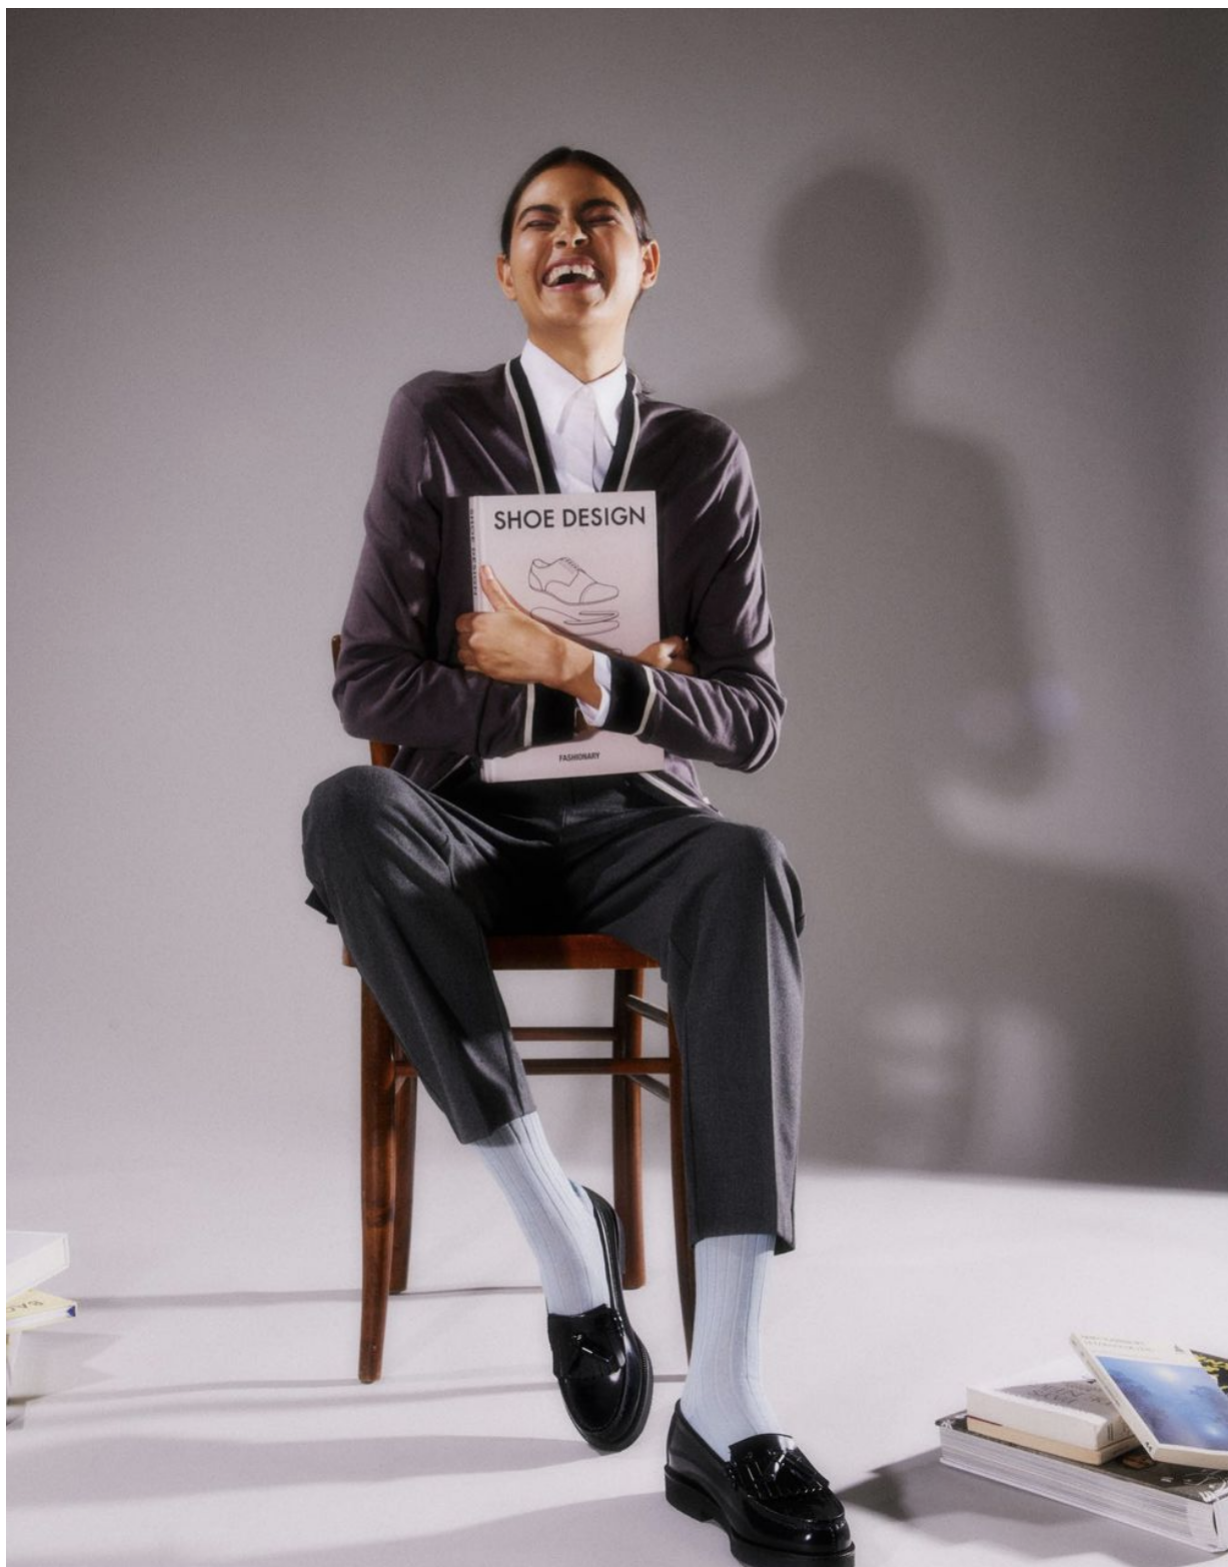

PAULA CUNHA

height 5'9.5 · bust 32.5" · cup B · waist 24" · hips 35.5" · dress 36 EU/6 US/8 UK
shoes size 39 EU/8 US/6 UK · hair dark brown · eyes brown